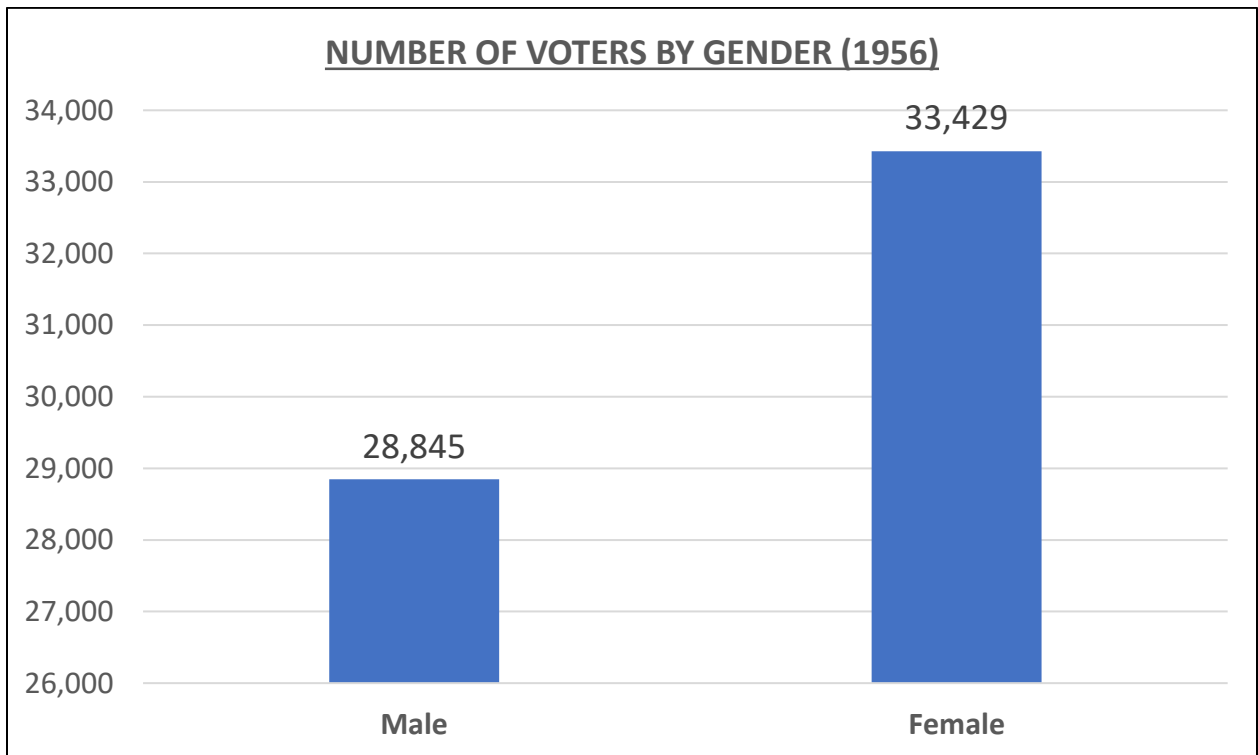

Table 2: Number of candidates nominated by political party (1956)

There were 103,290 registered electors, 42,986 males and 60,304 females. 62,274 electors voted, 46% or 28,845 were males and 54% or 33,429 were females. The BLP received

Electoral and Boundaries Commission – Free and Fair©

49%, DLP – 20%, PCP – 21%, PPM - 0.02% and IND 0.08% of the votes cast with the remaining percentage (9.9%) being spoilt votes.

Figure 1: Number of registered voters by gender (1956)

Figure 2: Number of voters by gender (1956)

Figure 3: Percentage of voters by gender (1956)

Figure 4: Percentage of votes received by political party (1956)

Electoral and Boundaries Commission – Free and Fair©