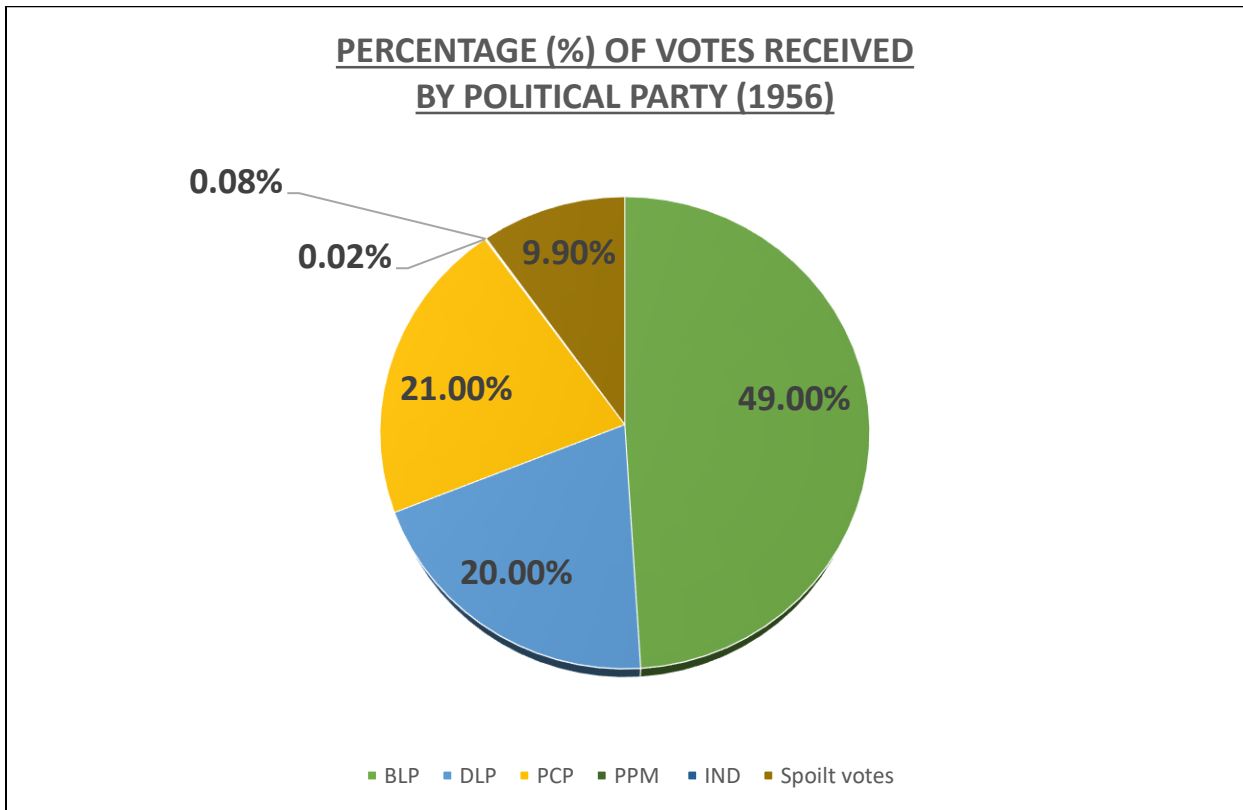

Table 2: Number of candidates nominated by political party (1956)

There were 103,290 registered electors, 42,986 males and 60,304 females. 62,274 electors voted, 46% or 28,845 were males and 54% or 33,429 were females. The BLP received

Electoral and Boundaries Commission – Free and Fair©

49%, DLP – 20%, PCP – 21%, PPM - 0.02% and IND 0.08% of the votes cast with the remaining percentage (9.9%) being spoilt votes.

Figure 1: Number of registered voters by gender (1956)

Figure 2: Number of voters by gender (1956)

Figure 3: Percentage of voters by gender (1956)

Figure 4: Percentage of votes received by political party (1956)

Electoral and Boundaries Commission – Free and Fair©

Table 3: Number of candidates elected to the House of Assembly by political party (1956)

The table below shows the Constituencies, the names of the Candidates, the Party each Candidate represented, and the number of votes cast for each Candidate: