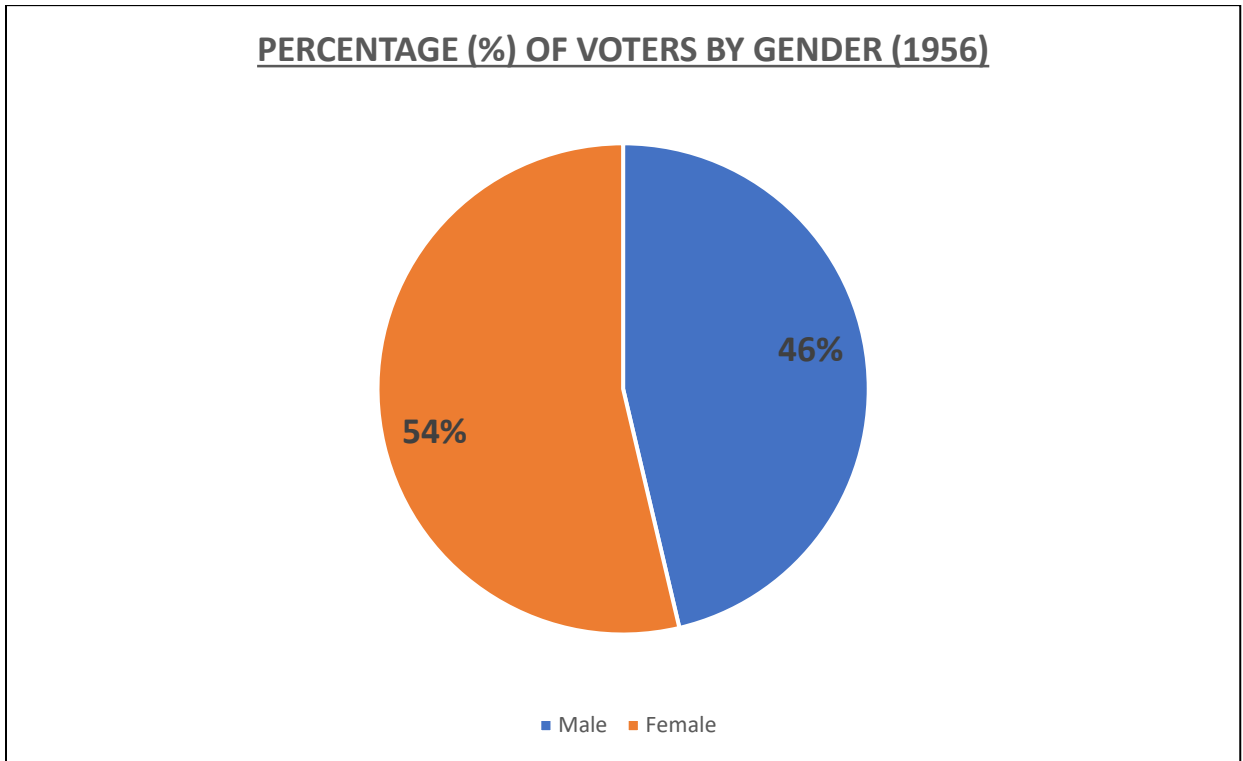

Table 2: Number of candidates nominated by political party (1956)

There were 103,290 registered electors, 42,986 males and 60,304 females. 62,274 electors voted, 46% or 28,845 were males and 54% or 33,429 were females. The BLP received

Figure 2: Number of voters by gender (1956)

Figure 3: Percentage of voters by gender (1956)

Figure 4: Percentage of votes received by political party (1956)

Electoral and Boundaries Commission – Free and Fair©