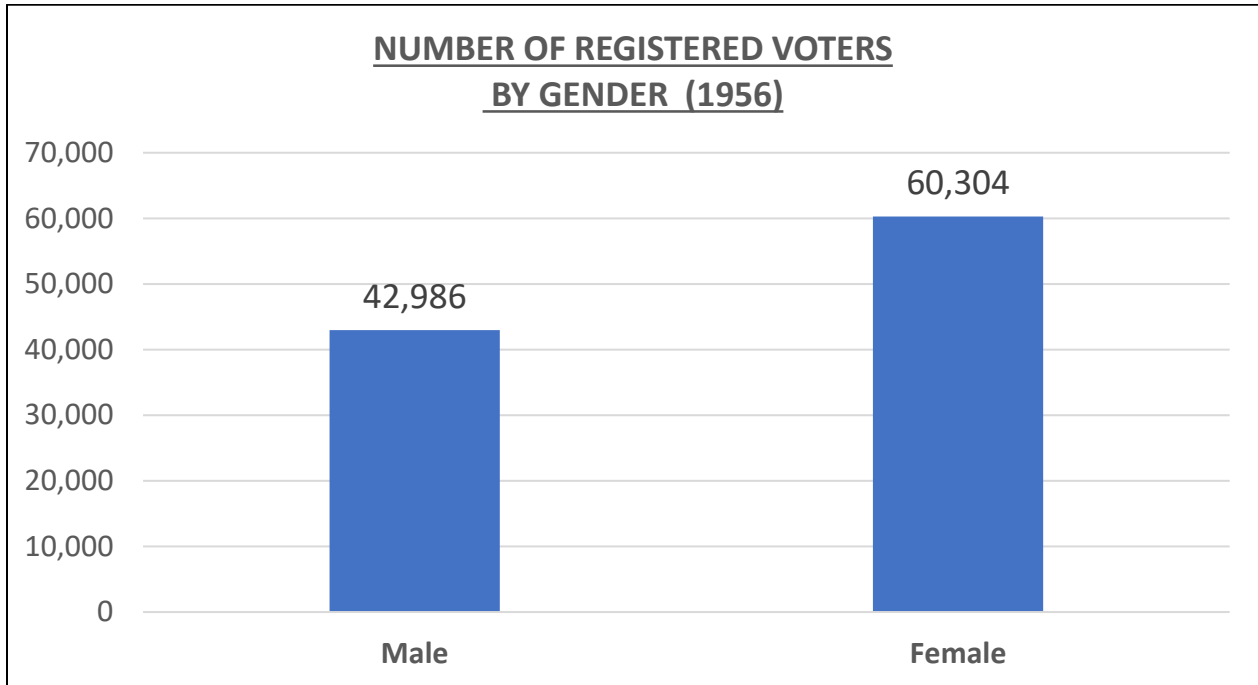

Table 2: Number of candidates nominated by political party (1956)

There were 103,290 registered electors, 42,986 males and 60,304 females. 62,274 electors voted, 46% or 28,845 were males and 54% or 33,429 were females. The BLP received

Electoral and Boundaries Commission – Free and Fair©

49%, DLP – 20%, PCP – 21%, PPM - 0.02% and IND 0.08% of the votes cast with the remaining percentage (9.9%) being spoilt votes.

Figure 1: Number of registered voters by gender (1956)

Figure 2: Number of voters by gender (1956)

Figure 3: Percentage of voters by gender (1956)

Figure 4: Percentage of votes received by political party (1956)

Electoral and Boundaries Commission – Free and Fair©