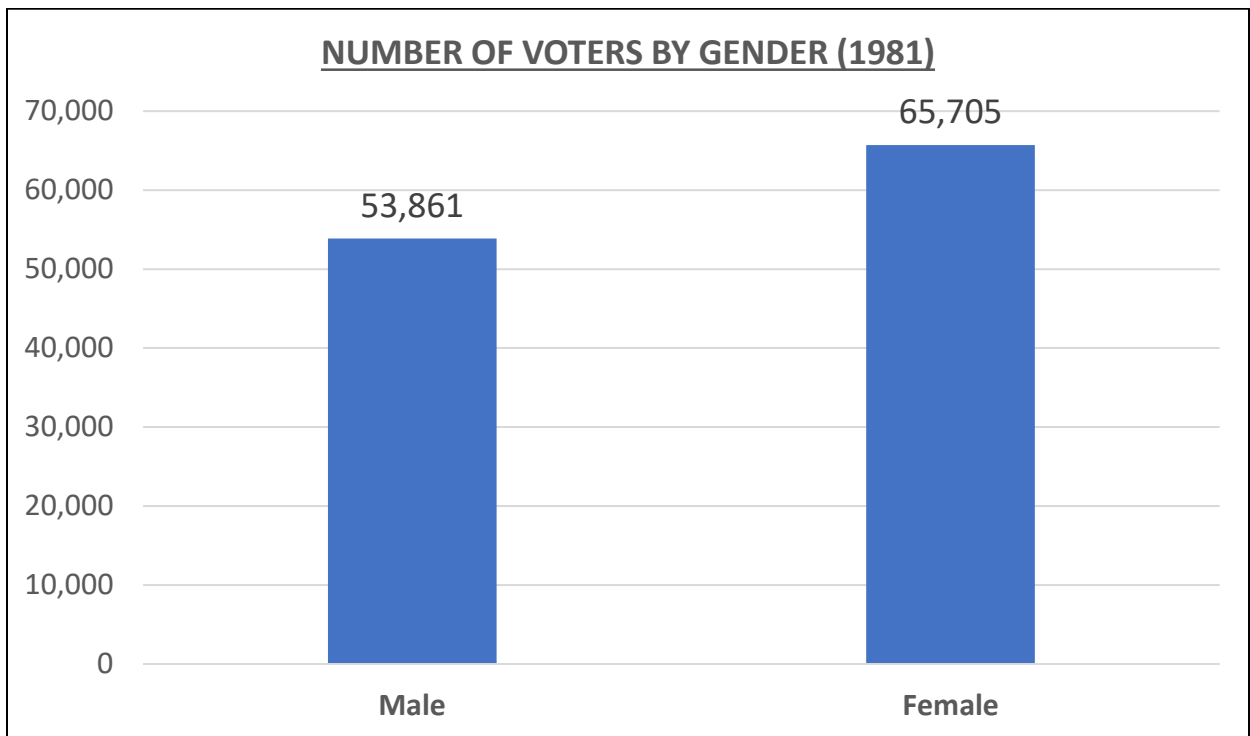

Table 2: Number of candidates nominated by political party (1981)

Electoral and Boundaries Commission – Free and Fair©

There were 167,029 registered electors, 76,854 males and 90,175 females of which 71.6% or 119,566 voted - 53,861 males and 65,705 females. The BLP received 52.2%, DLP 47.1% and IND 0.7% of the votes cast.

Figure 1: Number of registered voters by gender (1981)

Figure 2: Number of voters by gender (1981)

Figure 3: Percentage of voters by gender (1981)

Figure 4: Percentage of votes received by political party (1981)