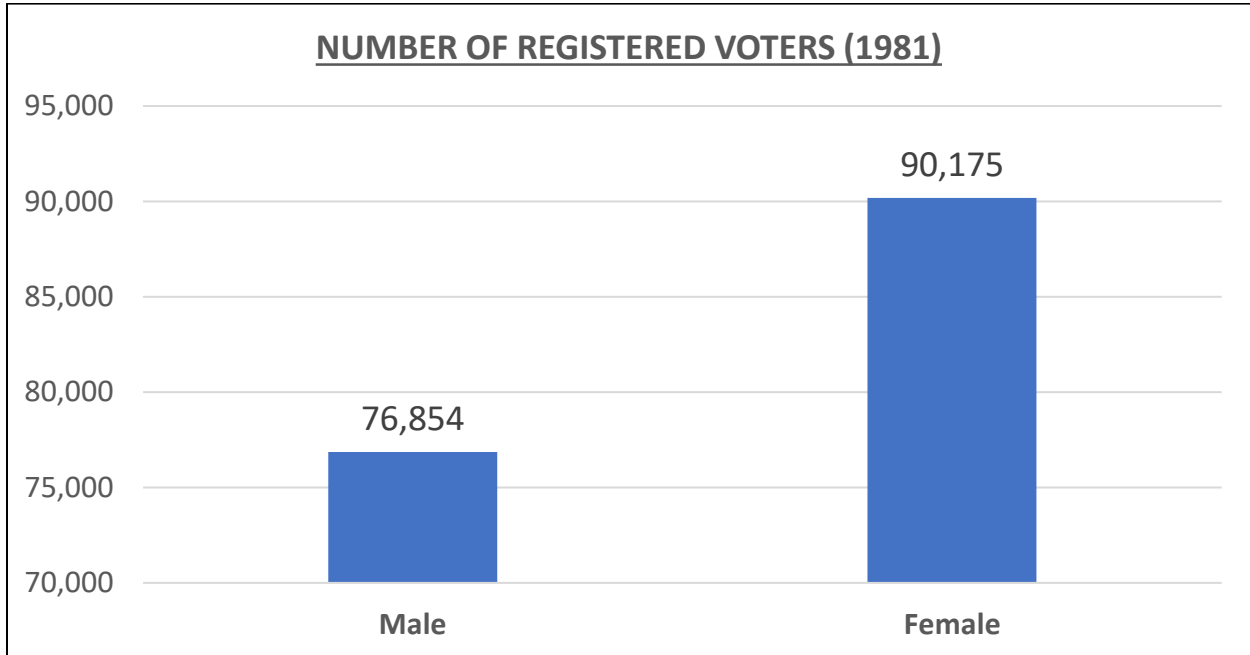

Table 2: Number of candidates nominated by political party (1981)

Electoral and Boundaries Commission – Free and Fair©

There were 167,029 registered electors, 76,854 males and 90,175 females of which 71.6% or 119,566 voted - 53,861 males and 65,705 females. The BLP received 52.2%, DLP 47.1% and IND 0.7% of the votes cast.

Figure 1: Number of registered voters by gender (1981)

Figure 2: Number of voters by gender (1981)

Figure 3: Percentage of voters by gender (1981)

Figure 4: Percentage of votes received by political party (1981)