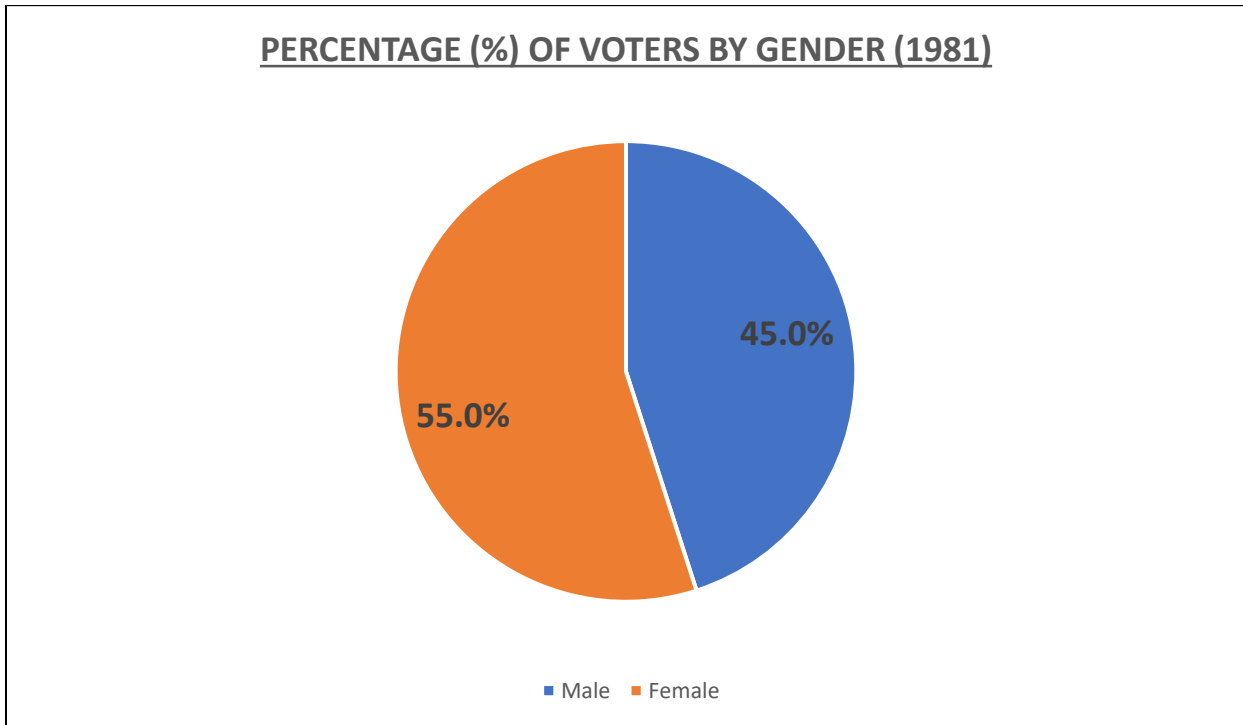

Table 2: Number of candidates nominated by political party (1981)

Electoral and Boundaries Commission – Free and Fair©

There were 167,029 registered electors, 76,854 males and 90,175 females of which 71.6% or 119,566 voted - 53,861 males and 65,705 females. The BLP received 52.2%, DLP 47.1% and IND 0.7% of the votes cast.

Figure 1: Number of registered voters by gender (1981)

Figure 2: Number of voters by gender (1981)

Figure 3: Percentage of voters by gender (1981)

Figure 4: Percentage of votes received by political party (1981)