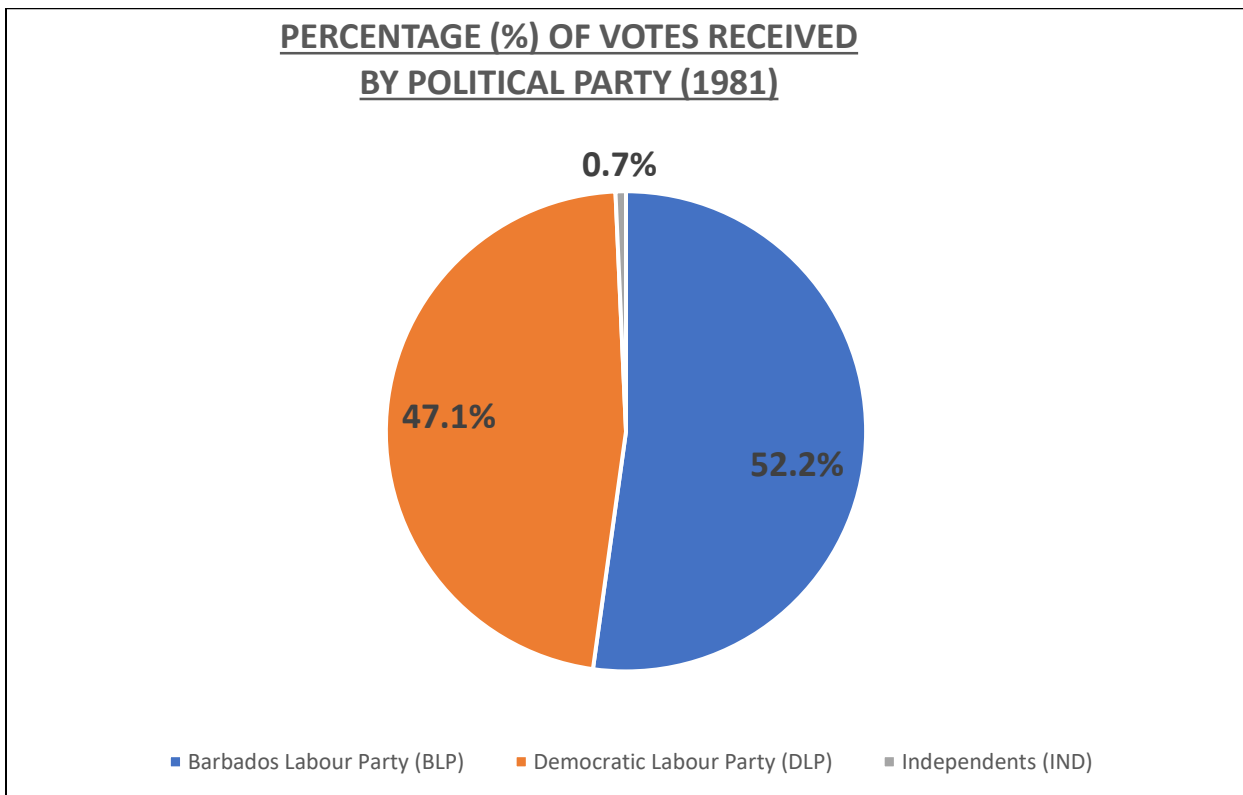

Table 2: Number of candidates nominated by political party (1981)

Electoral and Boundaries Commission – Free and Fair©

There were 167,029 registered electors, 76,854 males and 90,175 females of which 71.6% or 119,566 voted - 53,861 males and 65,705 females. The BLP received 52.2%, DLP 47.1% and IND 0.7% of the votes cast.

Figure 1: Number of registered voters by gender (1981)

Figure 2: Number of voters by gender (1981)

Figure 3: Percentage of voters by gender (1981)

Figure 4: Percentage of votes received by political party (1981)